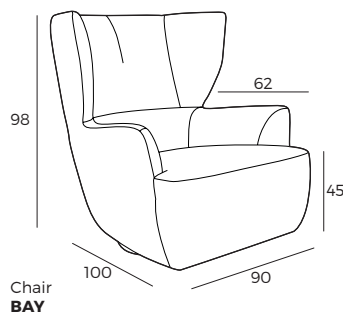

2. Rotation function

Rotates 360°

3. Legs

Black metal

IMPORTANT:

Upholstered furniture is handmade using soft materials, therefore measurements can vary in all modules by up to +/- 2cm.

Measurements

Scale 1:35

BAY

Accessories

Scale 1:65

**Neckrest
No. 39**