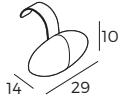

2. Rotation function

Rotates 360°

3. Legs

Black metal

IMPORTANT:

Upholstered furniture is handmade using soft materials, therefore measurements can vary in all modules by up to +/- 2cm.

Measurements

Scale 1:35

BAY

Accessories

Scale 1:65

**Neckrest
No. 39**