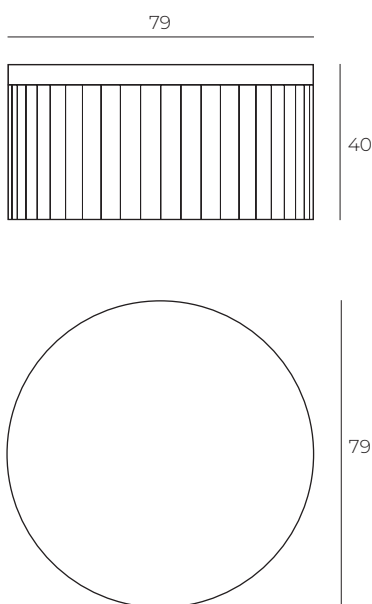

BUDDHA

BAMBOO collection

VILMERS
vilmers.com

TECHNICAL DATA

MEASUREMENTS

COLOR / CODES

Frame and top - Black oak
BUDDHA-0001

MEASUREMENTS