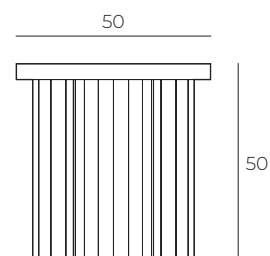

### MEASUREMENTS

### COLOR / CODE

Frame and top -  
Black coloured lacquer  
**CEYLON-0001**

Frame and top -  
White oiled  
**CEYLON-0005**

Frame and top -  
Walnut  
**CEYLON-0006**

---