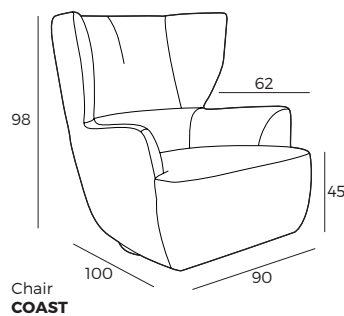

2. Rotation function

Rotates 360°

3. Legs

Black metal

IMPORTANT:

Upholstered furniture is handmade using soft materials, therefore measurements can vary in all modules by up to +/- 2cm.
Rotation mechanism customized only for armchair.

Measurements

Scale 1:35

COAST

Accessories

**Footstool
66x66**

Scale 1:65

**Neckrest
No. 39**