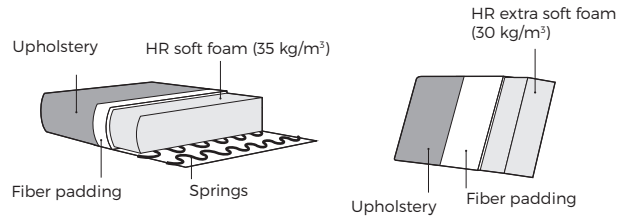

COAST

VILMERS

COAST

Comfort

1. Upholstery

Leather*

Fabric

* Leather upholstery may require more stitches than fabric upholstery.

2. Rotation function

Rotates 360°

3. Legs

Black metal

IMPORTANT:

Upholstered furniture is handmade using soft materials, therefore measurements can vary in all modules by up to +/- 2cm.
Rotation mechanism customized only for armchair.

Measurements

Scale 1:35

COAST

Accessories

**Footstool
66x66**

Scale 1:65

**Neckrest
No. 39**