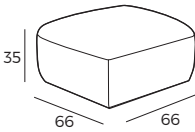

2. Rotation function

Rotates 360°

3. Legs

Black metal

IMPORTANT:

Upholstered furniture is handmade using soft materials, therefore measurements can vary in all modules by up to +/- 2cm.
Rotation mechanism customized only for armchair.

Measurements

Scale 1:35

COAST

Accessories

**Footstool
66x66**

Scale 1:65

**Neckrest
No. 39**