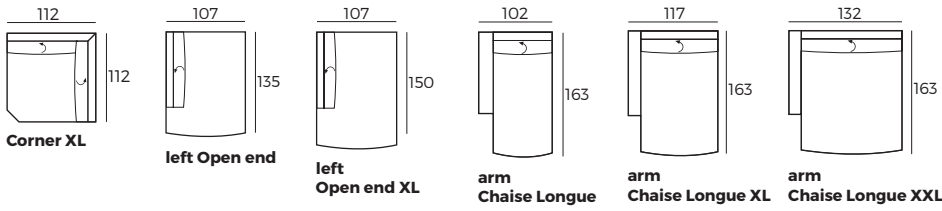

- 1 Manual ↷
- 2 Electrical ↷

3. Multicolour option

4. Legs

IMPORTANT:

Upholstered furniture is handmade using soft materials, therefore measurements can vary in all modules by up to **+/-2 cm**.
Modules and combinations shown in 2D drawings are left-sided. Modules and combinations can be mirrored from left to right.

Modules

Scale 1:100

CREEK

Modules

Scale 1:100

Modules with armrest

Scale 1:100

Combinations