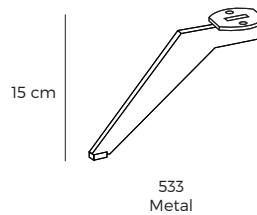

CREEK

VILMERS

CREEK

Comfort

1. Upholstery

Fabric

2. Headrest & seat type

* Measurements for fully opened mechanism.

- 1 Manual ↷
- 2 Electrical ↷

3. Multicolour option

4. Legs

IMPORTANT:

Upholstered furniture is handmade using soft materials, therefore measurements can vary in all modules by up to **+/-2 cm**.
Modules and combinations shown in 2D drawings are left-sided. Modules and combinations can be mirrored from left to right.