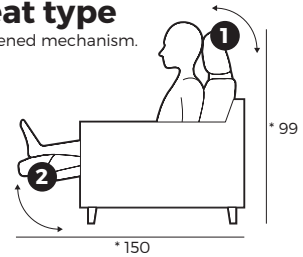

CREEK

VILMERS

CREEK

Comfort

1. Upholstery

Fabric

2. Headrest & seat type

* Measurements for fully opened mechanism.

- 1 Manual ↷
- 2 Electrical ↷

3. Multicolour option

4. Legs

IMPORTANT:

Upholstered furniture is handmade using soft materials, therefore measurements can vary in all modules by up to **+/-2 cm**.
Modules and combinations shown in 2D drawings are left-sided. Modules and combinations can be mirrored from left to right.