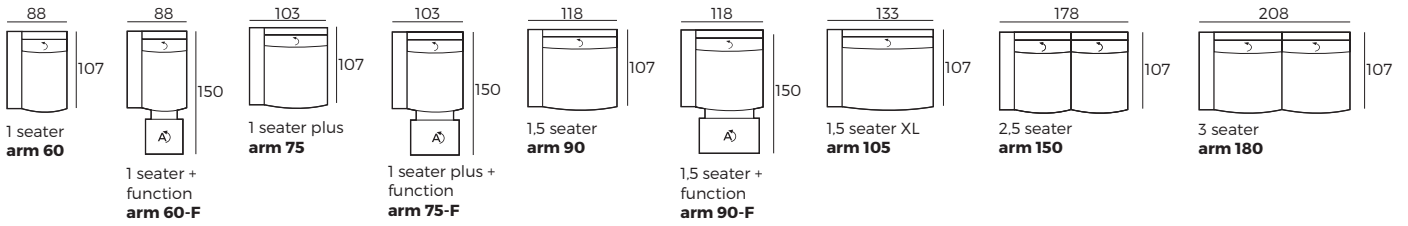

- 1 Manual ↷
- 2 Electrical ↷

3. Multicolour option

4. Legs

IMPORTANT:

Upholstered furniture is handmade using soft materials, therefore measurements can vary in all modules by up to **+/-2 cm**.
Modules and combinations shown in 2D drawings are left-sided. Modules and combinations can be mirrored from left to right.

Modules

Scale 1:100

CREEK

Modules

Scale 1:100

Modules with armrest

Scale 1:100

Combinations