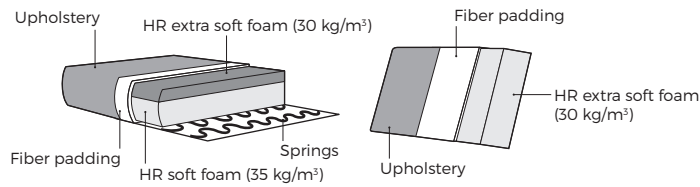

CREEK

VILMERS

CREEK

Comfort

1. Upholstery

Fabric

2. Headrest & seat type

* Measurements for fully opened mechanism.

- 1 Manual ↷
- 2 Electrical ↷

3. Multicolour option

4. Legs

IMPORTANT:

Upholstered furniture is handmade using soft materials, therefore measurements can vary in all modules by up to **+/-2 cm**.
Modules and combinations shown in 2D drawings are left-sided. Modules and combinations can be mirrored from left to right.