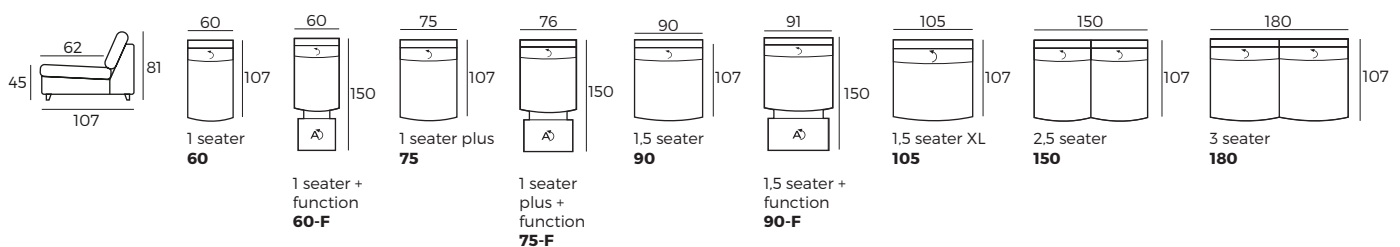

- 1 Manual ↷
- 2 Electrical ↷

3. Multicolour option

4. Legs

IMPORTANT:

Upholstered furniture is handmade using soft materials, therefore measurements can vary in all modules by up to **+/-2 cm**.
Modules and combinations shown in 2D drawings are left-sided. Modules and combinations can be mirrored from left to right.

Modules

Scale 1:100

CREEK

Modules

Scale 1:100

Modules with armrest

Scale 1:100

Combinations