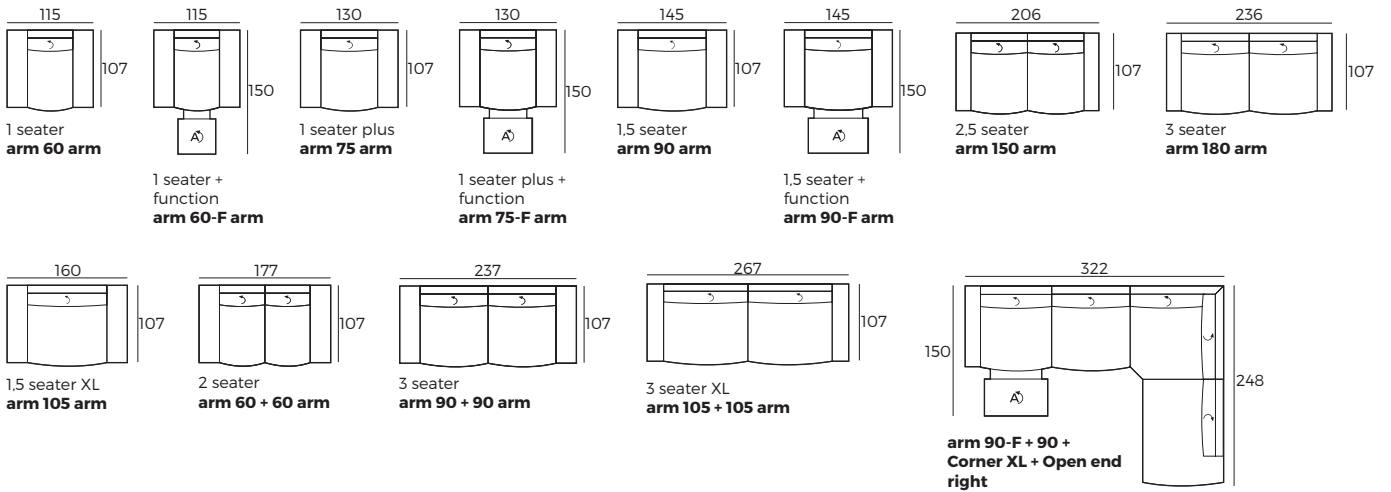

- 1 Manual ↷
- 2 Electrical ↷

3. Multicolour option

4. Legs

IMPORTANT:

Upholstered furniture is handmade using soft materials, therefore measurements can vary in all modules by up to **+/-2 cm**.
Modules and combinations shown in 2D drawings are left-sided. Modules and combinations can be mirrored from left to right.

Modules

Scale 1:100

CREEK

Modules

Scale 1:100

Modules with armrest

Scale 1:100

Combinations