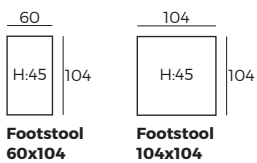

↵ - manual; Ⓐ - electrical; *F - single electric function