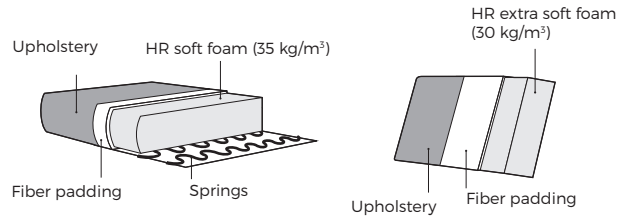

DUNE

VILMERS

DUNE

Comfort

1. Upholstery

Leather*

Fabric

* Leather upholstery may require more stitches than fabric upholstery.

2. Rotation function

Rotates 360°

3. Legs

Black metal

IMPORTANT:

Upholstered furniture is handmade using soft materials, therefore measurements can vary in all modules by up to +/- 2cm.

Measurements

Scale 1:35