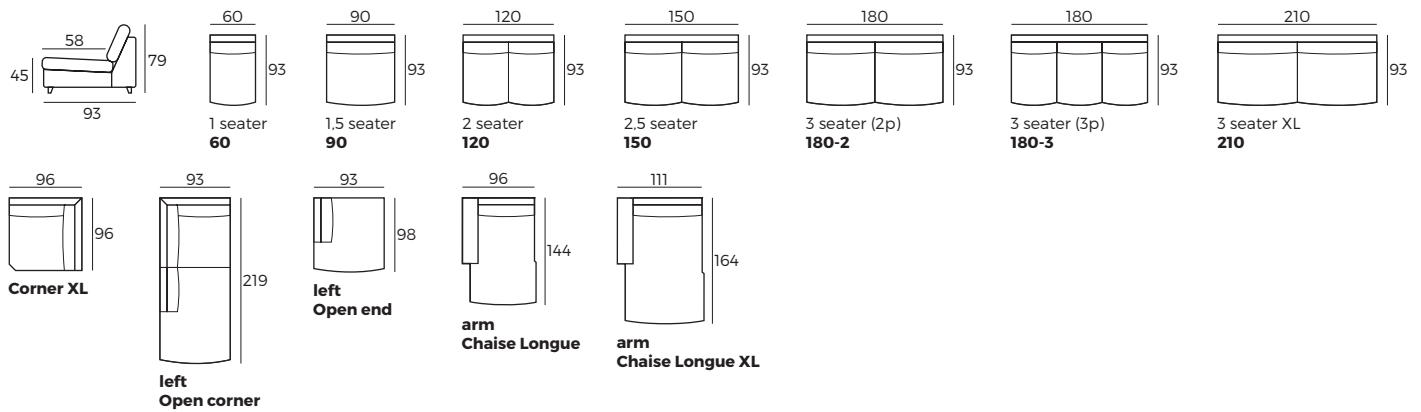

Modules

Scale 1:100