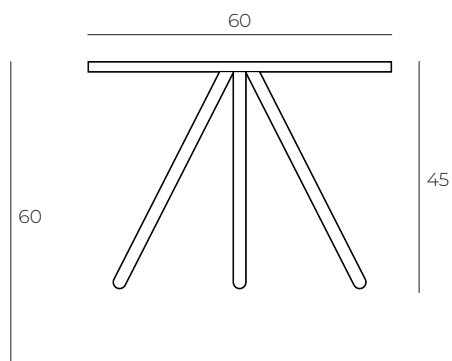

IRIS

by JOLY DESIGN STUDIO

VILMERS

TECHNICAL DATA

MEASUREMENTS

COLOR / CODE

Frame - Black metal +
Top - Black coloured lacquer
IRIS-0001

Frame - Black metal +
Top - Stone
IRIS-0002

Frame - Black metal +
Top - Black Marble
IRIS-0003