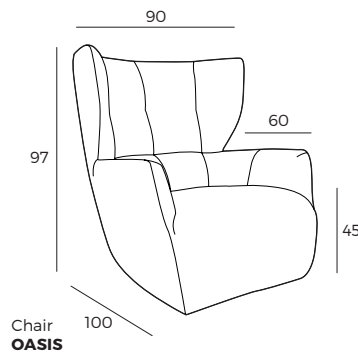

2. Rotation function

Rotates 360°

3. Legs

Black metal

IMPORTANT:

Upholstered furniture is handmade using soft materials, therefore measurements can vary in all modules by up to **+/-2 cm**.

Measurements

Scale 1:35

OASIS

Accessories

Footstool
66x66

Scale 1:65

Neckrest
No. 39