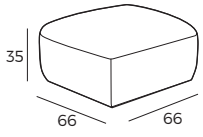

2. Rotation function

Rotates 360°

3. Legs

Black metal

IMPORTANT:

Upholstered furniture is handmade using soft materials, therefore measurements can vary in all modules by up to **+/-2 cm**.

Measurements

Scale 1:35

OASIS

Accessories

Footstool
66x66

Scale 1:65

Neckrest
No. 39