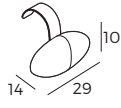

Scale 1:65

Neckrest
No. 39