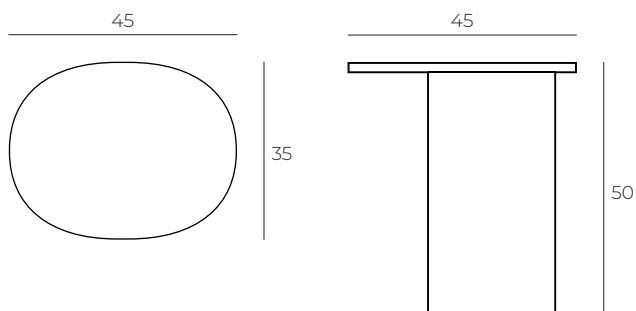

POPPY

by JOLY DESIGN STUDIO

VILMERS

TECHNICAL DATA

MEASUREMENTS

COLOR / CODE

Frame and top -
Black coloured lacquer
POPPY-0001

Frame - Black coloured lacquer +
Top - Stone
POPPY-0002

Frame - Black coloured lacquer +
Top - Black Marble
POPPY-0003