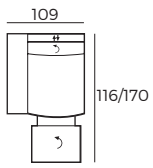

- 1 Manual ↘
- 2 Manual ↘
- 3 Manual ↘

3. Legs

IMPORTANT:

Upholstered furniture is handmade using soft materials, therefore measurements can vary in all modules by up to **+/-2 cm**.
Modules and combinations shown in 2D drawings are left-sided. Modules and combinations can be mirrored from left to right.

Modules

Scale 1:100

ROWAN

Modules with armrest

Scale 1:100

1 seater plus +
double
function
arm 75-D

1,5 seater
+ double
function
arm 90-D

2,5 seater +
function
arm 150-N

3 seater +
function
arm 180-N

Combinations

1 seater plus +
double function
arm 75-D arm

1,5 seater + double
function
arm 90-D arm

2,5 seater +
function
arm 150-N arm

3 seater +
function
arm 180-N arm

**arm 75-D +
75-D arm**