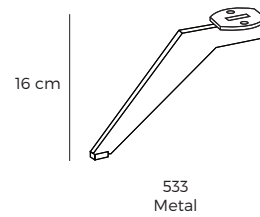

- 1 Manual ↘
- 2 Manual ↘
- 3 Manual ↘

3. Legs

IMPORTANT:

Upholstered furniture is handmade using soft materials, therefore measurements can vary in all modules by up to **+/-2 cm**.
Modules and combinations shown in 2D drawings are left-sided. Modules and combinations can be mirrored from left to right.

Modules

Scale 1:100

ROWAN

Modules with armrest

Scale 1:100

1 seater plus +
double
function
arm 75-D

1,5 seater
+ double
function
arm 90-D

2,5 seater +
function
arm 150-N