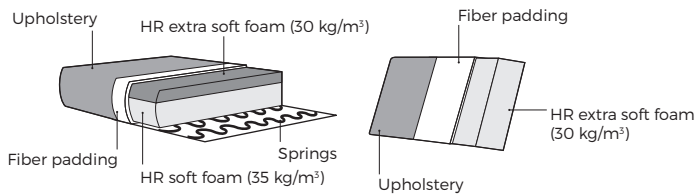

ROWAN

VILMERS

ROWAN

Comfort

1. Upholstery

* Leather upholstery may require more stitches than fabric upholstery.

2. Headrest & seat type

* Measurements for fully opened mechanism.

- 1 Manual ↘
- 2 Manual ↘
- 3 Manual ↘

3. Legs

IMPORTANT:

Upholstered furniture is handmade using soft materials, therefore measurements can vary in all modules by up to **+/-2 cm**.
Modules and combinations shown in 2D drawings are left-sided. Modules and combinations can be mirrored from left to right.

Modules

Scale 1:100

ROWAN

Modules with armrest

Scale 1:100

1 seater plus +
double
function
arm 75-D

1,5 seater
+ double
function
arm 90-D

2,5 seater +
function
arm 150-N