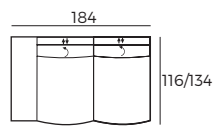

- 1 Manual ↘
- 2 Manual ↘
- 3 Manual ↘

3. Legs

IMPORTANT:

Upholstered furniture is handmade using soft materials, therefore measurements can vary in all modules by up to **+/-2 cm**.
Modules and combinations shown in 2D drawings are left-sided. Modules and combinations can be mirrored from left to right.

Modules

Scale 1:100

ROWAN

Modules with armrest

Scale 1:100

1 seater plus +
double
function
arm 75-D

1,5 seater
+ double
function
arm 90-D

2,5 seater +
function
arm 150-N

3 seater +
function
arm 180-N

Combinations

1 seater plus +
double function
arm 75-D arm

1,5 seater + double
function
arm 90-D arm

2,5 seater +
function
arm 150-N arm

3 seater +
function
arm 180-N arm

**arm 75-D +
75-D arm**