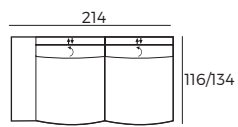

- 1 Manual ↘
- 2 Manual ↘
- 3 Manual ↘

3. Legs

IMPORTANT:

Upholstered furniture is handmade using soft materials, therefore measurements can vary in all modules by up to **+/-2 cm**.
Modules and combinations shown in 2D drawings are left-sided. Modules and combinations can be mirrored from left to right.

Modules

Scale 1:100

ROWAN

Modules with armrest

Scale 1:100

1 seater plus +
double
function
arm 75-D

1,5 seater
+ double
function
arm 90-D

2,5 seater +
function
arm 150-N

3 seater +
function
arm 180-N

Combinations

1 seater plus +
double function
arm 75-D arm

1,5 seater + double
function
arm 90-D arm

2,5 seater +
function
arm 150-N arm

3 seater +
function
arm 180-N arm

**arm 75-D +
75-D arm**