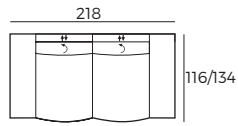

- 1 Manual ↘
- 2 Manual ↘
- 3 Manual ↘

3. Legs

IMPORTANT:

Upholstered furniture is handmade using soft materials, therefore measurements can vary in all modules by up to **+/-2 cm**.
Modules and combinations shown in 2D drawings are left-sided. Modules and combinations can be mirrored from left to right.

Modules

Scale 1:100

ROWAN

Modules with armrest

Scale 1:100

1 seater plus +
double
function
arm 75-D

1,5 seater
+ double
function
arm 90-D

2,5 seater +
function
arm 150-N

3 seater +
function
arm 180-N

Combinations

1 seater plus +
double function
arm 75-D arm

1,5 seater + double
function
arm 90-D arm

2,5 seater +
function
arm 150-N arm

3 seater +
function
arm 180-N arm

**arm 75-D +
75-D arm**