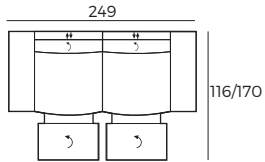

- 1 Manual ↘
- 2 Manual ↘
- 3 Manual ↘

3. Legs

IMPORTANT:

Upholstered furniture is handmade using soft materials, therefore measurements can vary in all modules by up to **+/-2 cm**.
Modules and combinations shown in 2D drawings are left-sided. Modules and combinations can be mirrored from left to right.

Modules

Scale 1:100

ROWAN

Modules with armrest

Scale 1:100

1 seater plus +
double
function
arm 75-D

1,5 seater
+ double
function
arm 90-D

2,5 seater +
function
arm 150-N

3 seater +
function
arm 180-N

Combinations

1 seater plus +
double function
arm 75-D arm

1,5 seater + double
function
arm 90-D arm

2,5 seater +
function
arm 150-N arm

3 seater +
function
arm 180-N arm

**arm 75-D +
75-D arm**