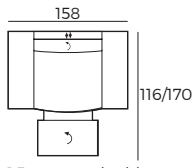

- 1 Manual ↘
- 2 Manual ↘
- 3 Manual ↘

3. Legs

IMPORTANT:

Upholstered furniture is handmade using soft materials, therefore measurements can vary in all modules by up to **+/-2 cm**.
Modules and combinations shown in 2D drawings are left-sided. Modules and combinations can be mirrored from left to right.

Modules

Scale 1:100

ROWAN

Modules with armrest

Scale 1:100

1 seater plus +
double
function
arm 75-D

1,5 seater
+ double
function
arm 90-D

2,5 seater +
function
arm 150-N

3 seater +
function
arm 180-N

Combinations

1 seater plus +
double function
arm 75-D arm

1,5 seater + double
function
arm 90-D arm

2,5 seater +
function
arm 150-N arm

3 seater +
function
arm 180-N arm

**arm 75-D +
75-D arm**