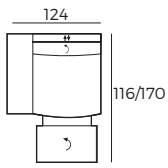

- 1 Manual ↘
- 2 Manual ↘
- 3 Manual ↘

3. Legs

IMPORTANT:

Upholstered furniture is handmade using soft materials, therefore measurements can vary in all modules by up to **+/-2 cm**.
Modules and combinations shown in 2D drawings are left-sided. Modules and combinations can be mirrored from left to right.

Modules

Scale 1:100

ROWAN

Modules with armrest

Scale 1:100

1 seater plus +
double
function
arm 75-D

1,5 seater
+ double
function
arm 90-D

2,5 seater +
function
arm 150-N

3 seater +
function
arm 180-N

Combinations

1 seater plus +
double function
arm 75-D arm

1,5 seater + double
function
arm 90-D arm

2,5 seater +
function
arm 150-N arm

3 seater +
function
arm 180-N arm

**arm 75-D +
75-D arm**