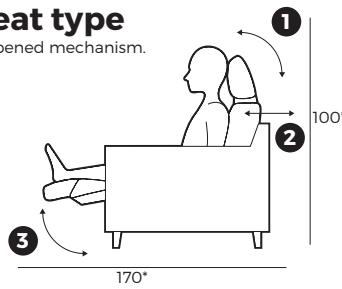

ROWAN

VILMERS

ROWAN

Comfort

1. Upholstery

* Leather upholstery may require more stitches than fabric upholstery.

2. Headrest & seat type

* Measurements for fully opened mechanism.

- 1 Manual ↘
- 2 Manual ↘
- 3 Manual ↘

3. Legs

IMPORTANT:

Upholstered furniture is handmade using soft materials, therefore measurements can vary in all modules by up to **+/-2 cm**.
Modules and combinations shown in 2D drawings are left-sided. Modules and combinations can be mirrored from left to right.

Modules

Scale 1:100

ROWAN

Modules with armrest

Scale 1:100

1 seater plus +
double
function
arm 75-D

1,5 seater
+ double
function
arm 90-D

2,5 seater +
function
arm 150-N

3 seater +
function
arm 180-N

Combinations

1 seater plus +
double function
arm 75-D arm

1,5 seater + double
function
arm 90-D arm

2,5 seater +
function
arm 150-N arm

3 seater +
function
arm 180-N arm

**arm 75-D +
75-D arm**