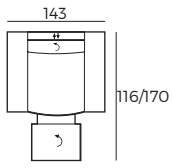

- 1 Manual ↘
- 2 Manual ↘
- 3 Manual ↘

3. Legs

IMPORTANT:

Upholstered furniture is handmade using soft materials, therefore measurements can vary in all modules by up to **+/-2 cm**.
Modules and combinations shown in 2D drawings are left-sided. Modules and combinations can be mirrored from left to right.

Modules

Scale 1:100

ROWAN

Modules with armrest

Scale 1:100

1 seater plus +
double
function
arm 75-D

1,5 seater
+ double
function
arm 90-D

2,5 seater +
function
arm 150-N

3 seater +
function
arm 180-N

Combinations

1 seater plus +
double function
arm 75-D arm

1,5 seater + double
function
arm 90-D arm

2,5 seater +
function
arm 150-N arm

3 seater +
function
arm 180-N arm

**arm 75-D +
75-D arm**