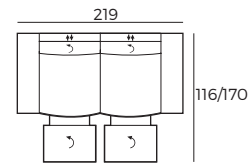

- 1 Manual ↘
- 2 Manual ↘
- 3 Manual ↘

3. Legs

IMPORTANT:

Upholstered furniture is handmade using soft materials, therefore measurements can vary in all modules by up to **+/-2 cm**.
Modules and combinations shown in 2D drawings are left-sided. Modules and combinations can be mirrored from left to right.

Modules

Scale 1:100

ROWAN

Modules with armrest

Scale 1:100

1 seater plus +
double
function
arm 75-D

1,5 seater
+ double
function
arm 90-D

2,5 seater +
function
arm 150-N

3 seater +
function
arm 180-N

Combinations

1 seater plus +
double function
arm 75-D arm

1,5 seater + double
function
arm 90-D arm

2,5 seater +
function
arm 150-N arm

3 seater +
function
arm 180-N arm

**arm 75-D +
75-D arm**