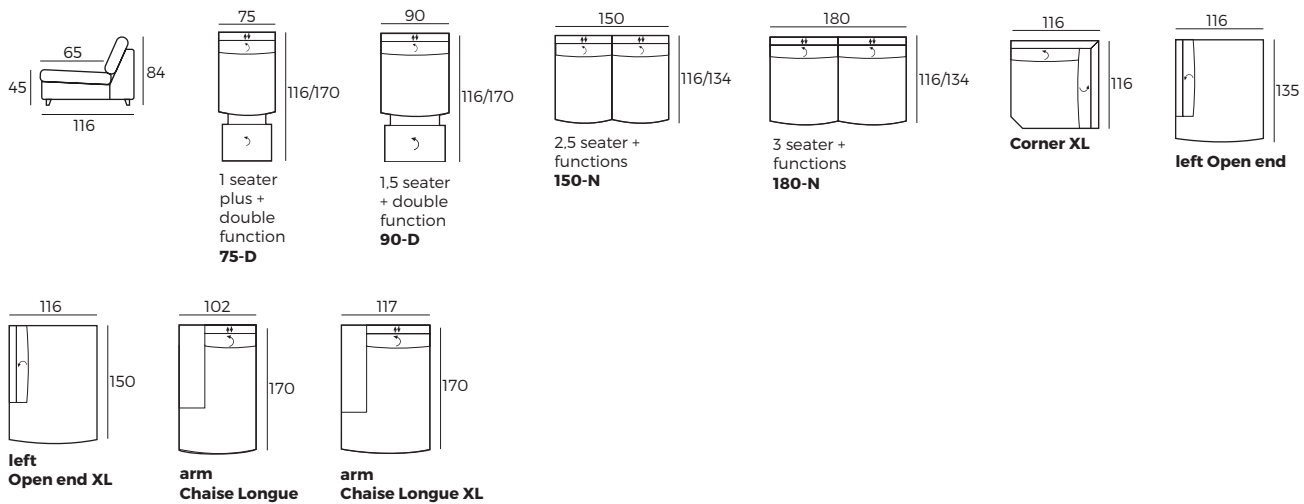

- 1 Manual ↘
- 2 Manual ↘
- 3 Manual ↘

3. Legs

IMPORTANT:

Upholstered furniture is handmade using soft materials, therefore measurements can vary in all modules by up to **+/-2 cm**.
Modules and combinations shown in 2D drawings are left-sided. Modules and combinations can be mirrored from left to right.

Modules

Scale 1:100

ROWAN

Modules with armrest

Scale 1:100

1 seater plus +
double
function
arm 75-D

1,5 seater
+ double
function
arm 90-D

2,5 seater +
function
arm 150-N

3 seater +
function
arm 180-N

Combinations

1 seater plus +
double function
arm 75-D arm

1,5 seater + double
function
arm 90-D arm

2,5 seater +
function
arm 150-N arm

3 seater +
function
arm 180-N arm

**arm 75-D +
75-D arm**