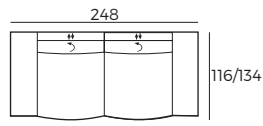

- 1 Manual ↘
- 2 Manual ↘
- 3 Manual ↘

3. Legs

IMPORTANT:

Upholstered furniture is handmade using soft materials, therefore measurements can vary in all modules by up to **+/-2 cm**.
Modules and combinations shown in 2D drawings are left-sided. Modules and combinations can be mirrored from left to right.

Modules

Scale 1:100

ROWAN

Modules with armrest

Scale 1:100

1 seater plus +
double
function
arm 75-D

1,5 seater
+ double
function
arm 90-D

2,5 seater +
function
arm 150-N

3 seater +
function
arm 180-N

Combinations

1 seater plus +
double function
arm 75-D arm

1,5 seater + double
function
arm 90-D arm

2,5 seater +
function
arm 150-N arm

3 seater +
function
arm 180-N arm

**arm 75-D +
75-D arm**