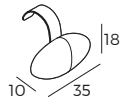

Upholstered furniture is handmade using soft materials, therefore measurements can vary in all modules by up to **+/-2 cm**.
Rotation mechanism customized only for armchair.

Measurements

Scale 1:35

Chair with function
SHELL

Chair with double function
SHELL

SHELL

Accessories

Footstool
68x31

Scale 1:65

Neckrest
No. 38