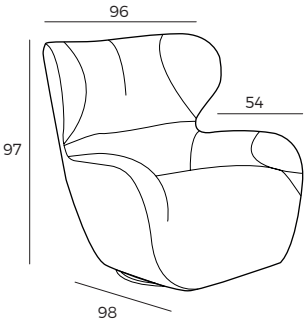

SHELL

VILMERS

SHELL

Comfort

1. Upholstery

2. Function

3. Legs

IMPORTANT:

Upholstered furniture is handmade using soft materials, therefore measurements can vary in all modules by up to **+/-2 cm**.
Rotation mechanism customized only for armchair.

Measurements

Scale 1:35

Chair with function
SHELL

Chair with double function
SHELL

SHELL

Accessories

Footstool
68x31

Scale 1:65

Neckrest
No. 38