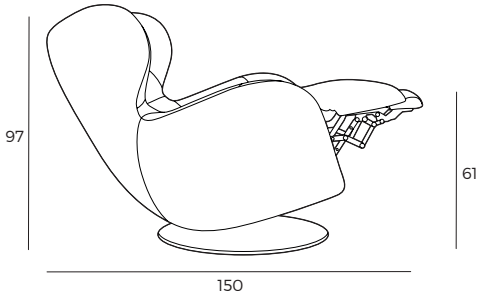

Upholstered furniture is handmade using soft materials, therefore measurements can vary in all modules by up to **+/-2 cm**.
Rotation mechanism customized only for armchair.

Measurements

Scale 1:35

Chair with function
SHELL

Chair with double function
SHELL

SHELL

Accessories

Footstool
68x31

Scale 1:65

Neckrest
No. 38