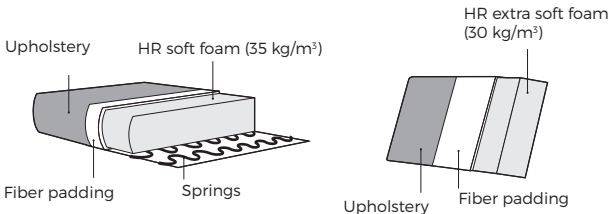

SHELL

VILMERS

SHELL

Comfort

1. Upholstery

2. Function

3. Legs

IMPORTANT:

Upholstered furniture is handmade using soft materials, therefore measurements can vary in all modules by up to **+/-2 cm**.
Rotation mechanism customized only for armchair.

Measurements

Scale 1:35

Chair with function
SHELL

Chair with double function
SHELL

SHELL

Accessories

Footstool
68x31

Scale 1:65

Neckrest
No. 38