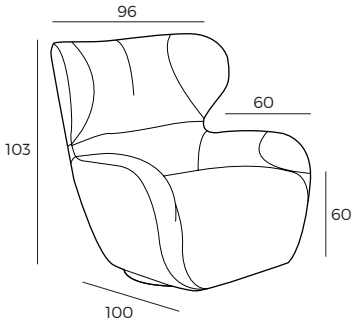

SHELL

VILMERS

SHELL

Comfort

1. Upholstery

2. Function

3. Legs

IMPORTANT:

Upholstered furniture is handmade using soft materials, therefore measurements can vary in all modules by up to **+/-2 cm**.
Rotation mechanism customized only for armchair.

Measurements

Scale 1:35

Chair with function
SHELL

Chair with double function
SHELL

SHELL

Accessories

Footstool
68x31

Scale 1:65

Neckrest
No. 38