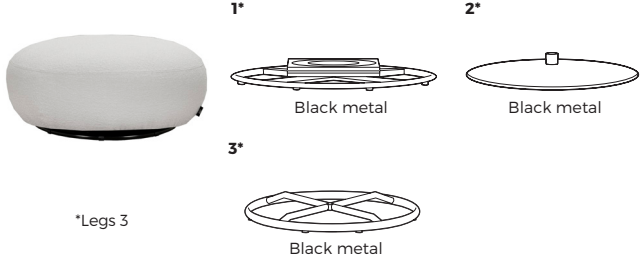

SHELL

VILMERS

SHELL

Comfort

1. Upholstery

2. Function

3. Legs

IMPORTANT:

Upholstered furniture is handmade using soft materials, therefore measurements can vary in all modules by up to **+/-2 cm**.
Rotation mechanism customized only for armchair.

Measurements

Scale 1:35

Chair with function
SHELL

Chair with double function
SHELL

SHELL

Accessories

Footstool
68x31

Scale 1:65

Neckrest
No. 38