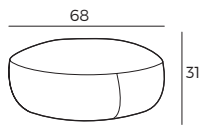

Upholstered furniture is handmade using soft materials, therefore measurements can vary in all modules by up to **+/-2 cm**.
Rotation mechanism customized only for armchair.

Measurements

Scale 1:35

Chair with function
SHELL

Chair with double function
SHELL

SHELL

Accessories

Footstool
68x31

Scale 1:65

Neckrest
No. 38